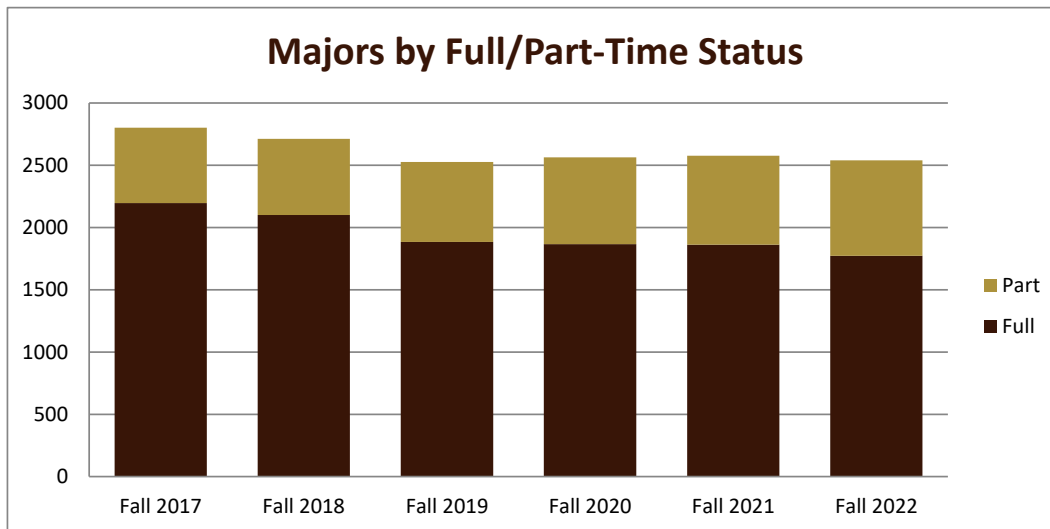

SMSU Agriculture Program Data

Majors Enrolled

Academic Years 2017-18 to 2022-23

Using Fall Semester data (Fall 2017 to Fall 2022) for Term specific measures

Enrollment by FT/PT					
	Fall 2017	Fall 2018	Fall 2019	Fall 2020	Fall 2021
Full	2	1	2	2	2
Grand Total	2	1	2	2	2