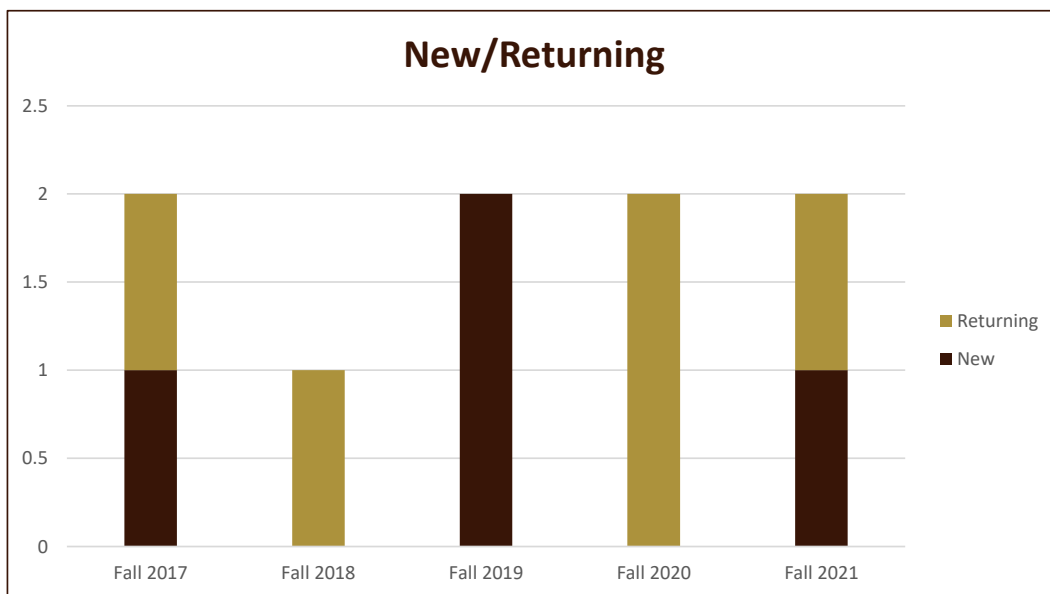

SMSU Agriculture Program Data

Majors Enrolled

Academic Years 2017-18 to 2022-23

Using Fall Semester data (Fall 2017 to Fall 2022) for Term specific measures

Enrollment by Gender					
	Fall 2017	Fall 2018	Fall 2019	Fall 2020	Fall 2021
Female			1	1	
Male	2	1	1	1	2
Grand Total	2	1	2	2	2

Enrollment by Race/Ethnicity					
	Fall 2017	Fall 2018	Fall 2019	Fall 2020	Fall 2021
White	2	1	2	2	2
Grand Total	2	1	2	2	2

SMSU Agriculture Program Data

Majors Enrolled

Academic Years 2017-18 to 2022-23

Using Fall Semester data (Fall 2017 to Fall 2022) for Term specific measures

Enrollment by Class					
	Fall 2017	Fall 2018	Fall 2019	Fall 2020	Fall 2021
1 - Freshmen					1
3 - Junior			2		
4 - Senior	2	1		2	1
Grand Total	2	1	2	2	2

SMSU Agriculture Program Data

Majors Enrolled

Academic Years 2017-18 to 2022-23

Using Fall Semester data (Fall 2017 to Fall 2022) for Term specific measures

Enrollment by FT/PT					
	Fall 2017	Fall 2018	Fall 2019	Fall 2020	Fall 2021
Full	2	1	2	2	2
Grand Total	2	1	2	2	2

New/Return Headcount					
	Fall 2017	Fall 2018	Fall 2019	Fall 2020	Fall 2021
New	1		2		1
Returning	1	1		2	1
Grand Total	2	1	2	2	2