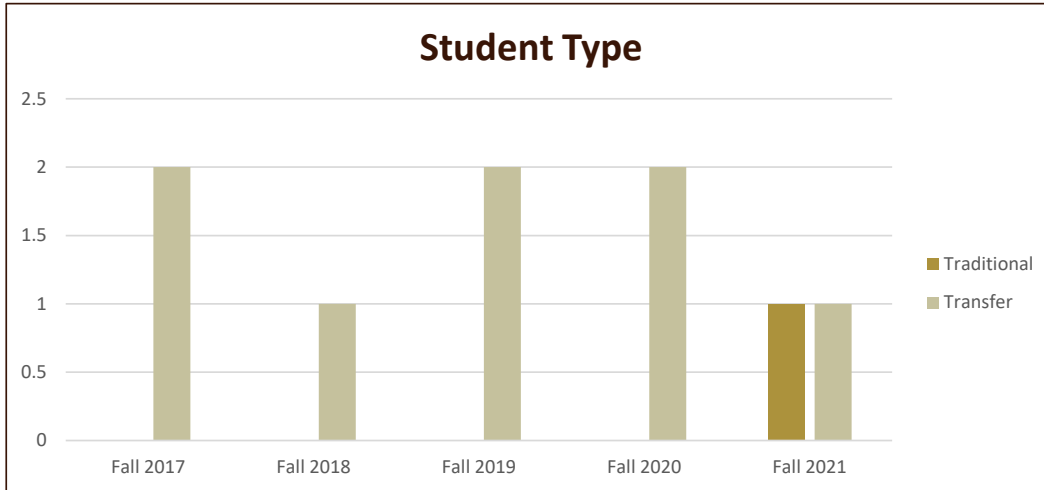

SMSU Agriculture Program Data

Majors Enrolled

Academic Years 2017-18 to 2022-23

Using Fall Semester data (Fall 2017 to Fall 2022) for Term specific measures

Student Type	Fall 2017	Fall 2018	Fall 2019	Fall 2020	Fall 2021
Traditional					1
Transfer	2	1	2	2	1
Grand Total	2	1	2	2	2