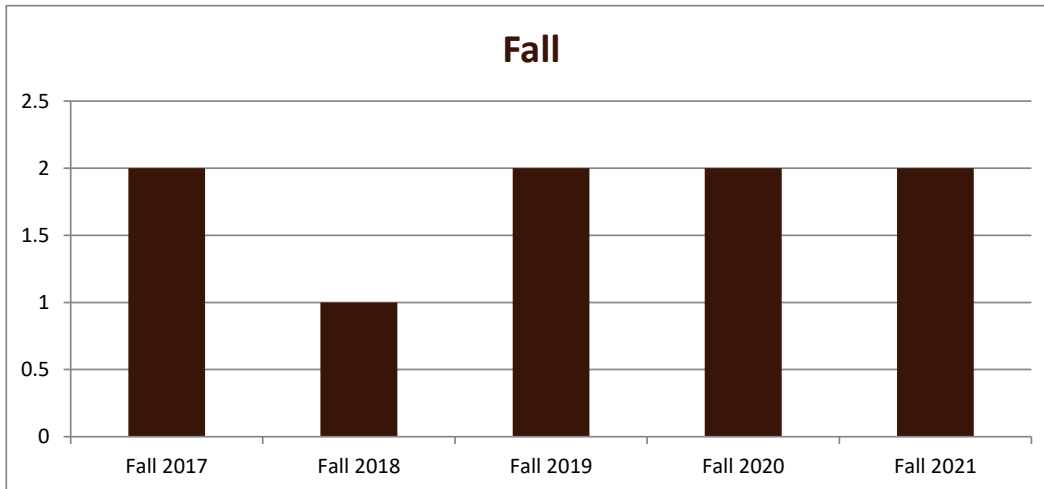

SMSU Agriculture Program Data

Majors Enrolled

Academic Years 2017-18 to 2022-23

Using Fall Semester data (Fall 2017 to Fall 2022) for Term specific measures

Enrollment by Term					
	2018	2019	2020	2021	2022
Fall	2	1	2	2	2
Spring	2	1	2	1	2
Summer		1			

SMSU Agriculture Program Data

Majors Enrolled

Academic Years 2017-18 to 2022-23

Using Fall Semester data (Fall 2017 to Fall 2022) for Term specific measures

Enrollment by Gender					
	Fall 2017	Fall 2018	Fall 2019	Fall 2020	Fall 2021
Female			1	1	
Male	2	1	1	1	2
Grand Total	2	1	2	2	2