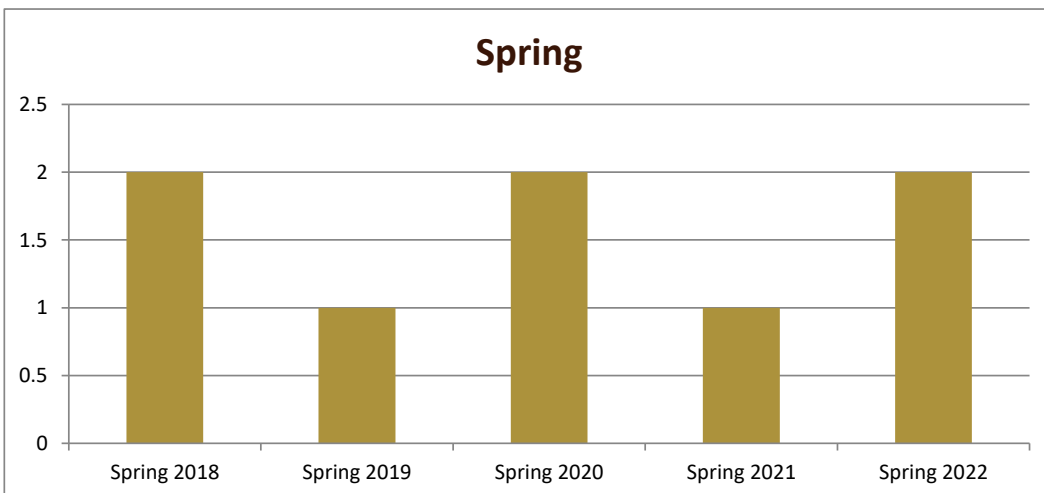

SMSU Agriculture Program Data

Majors Enrolled

Academic Years 2017-18 to 2022-23

Using Fall Semester data (Fall 2017 to Fall 2022) for Term specific measures

Enrollment by Term					
	2018	2019	2020	2021	2022
Fall	2	1	2	2	2
Spring	2	1	2	1	2
Summer		1			

SMSU Agriculture Program Data

Majors Enrolled

Academic Years 2017-18 to 2022-23

Using Fall Semester data (Fall 2017 to Fall 2022) for Term specific measures

Enrollment by Gender					
	Fall 2017	Fall 2018	Fall 2019	Fall 2020	Fall 2021
Female			1	1	
Male	2	1	1	1	2
Grand Total	2	1	2	2	2

Enrollment by Race/Ethnicity					
	Fall 2017	Fall 2018	Fall 2019	Fall 2020	Fall 2021
White	2	1	2	2	2
Grand Total	2	1	2	2	2

SMSU Agriculture Program Data

Majors Enrolled

Academic Years 2017-18 to 2022-23

Using Fall Semester data (Fall 2017 to Fall 2022) for Term specific measures