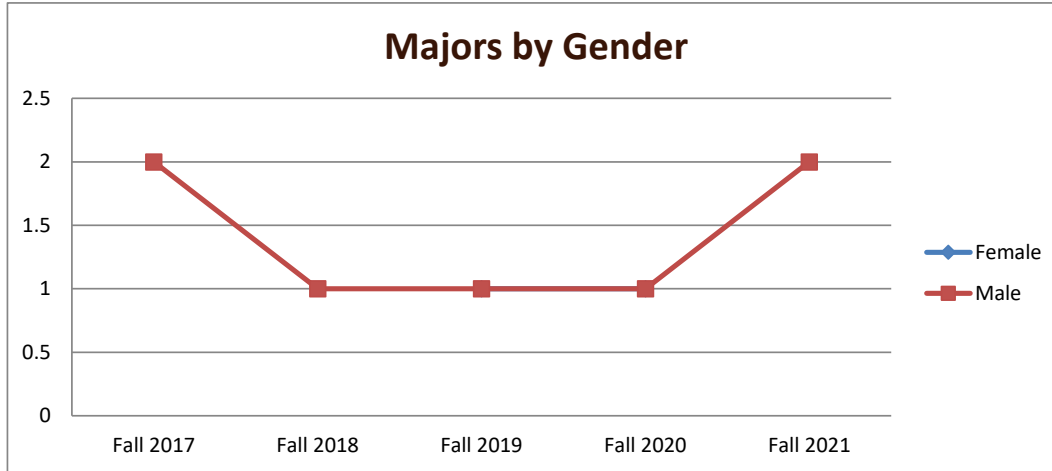

SMSU Agriculture Program Data

Majors Enrolled

Academic Years 2017-18 to 2022-23

Using Fall Semester data (Fall 2017 to Fall 2022) for Term specific measures

Enrollment by Term					
	2018	2019	2020	2021	2022
Fall	2	1	2	2	2
Spring	2	1	2	1	2
Summer		1			

SMSU Agriculture Program Data

Majors Enrolled

Academic Years 2017-18 to 2022-23

Using Fall Semester data (Fall 2017 to Fall 2022) for Term specific measures

Enrollment by Gender					
	Fall 2017	Fall 2018	Fall 2019	Fall 2020	Fall 2021
Female			1	1	
Male	2	1	1	1	2
Grand Total	2	1	2	2	2

Enrollment by Race/Ethnicity					
	Fall 2017	Fall 2018	Fall 2019	Fall 2020	Fall 2021
White	2	1	2	2	2
Grand Total	2	1	2	2	2

SMSU Agriculture Program Data

Majors Enrolled

Academic Years 2017-18 to 2022-23

Using Fall Semester data (Fall 2017 to Fall 2022) for Term specific measures