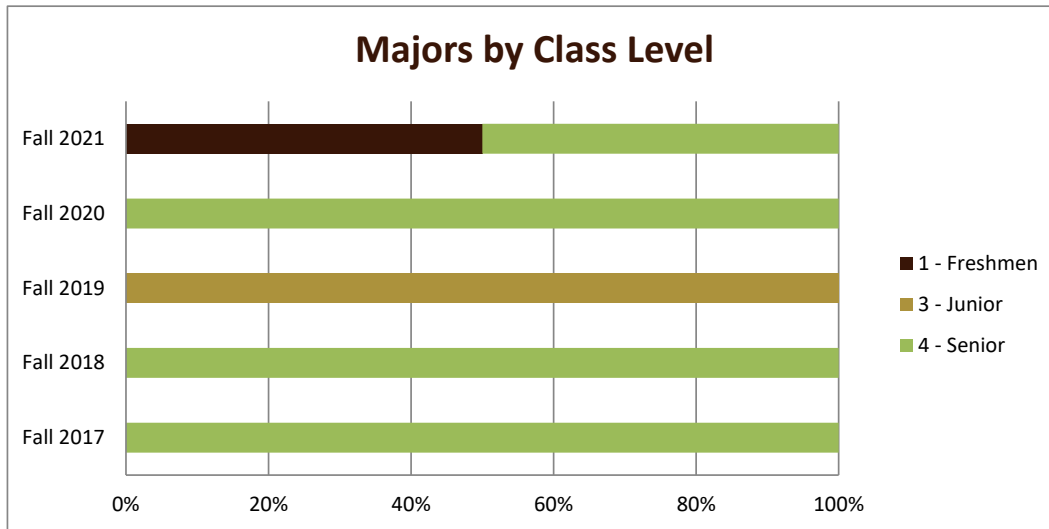

SMSU Agriculture Program Data

Majors Enrolled

Academic Years 2017-18 to 2022-23

Using Fall Semester data (Fall 2017 to Fall 2022) for Term specific measures

Enrollment by Term					
	2018	2019	2020	2021	2022
Fall	2	1	2	2	2
Spring	2	1	2	1	2
Summer		1			

SMSU Agriculture Program Data

Majors Enrolled

Academic Years 2017-18 to 2022-23

Using Fall Semester data (Fall 2017 to Fall 2022) for Term specific measures

Enrollment by Gender					
	Fall 2017	Fall 2018	Fall 2019	Fall 2020	Fall 2021
Female			1	1	
Male	2	1	1	1	2
Grand Total	2	1	2	2	2

Enrollment by Race/Ethnicity					
	Fall 2017	Fall 2018	Fall 2019	Fall 2020	Fall 2021
White	2	1	2	2	2
Grand Total	2	1	2	2	2

SMSU Agriculture Program Data

Majors Enrolled

Academic Years 2017-18 to 2022-23

Using Fall Semester data (Fall 2017 to Fall 2022) for Term specific measures

Enrollment by Class					
	Fall 2017	Fall 2018	Fall 2019	Fall 2020	Fall 2021
1 - Freshmen					1
3 - Junior			2		
4 - Senior	2	1		2	1
Grand Total	2	1	2	2	2

SMSU Agriculture Program Data

Majors Enrolled

Academic Years 2017-18 to 2022-23